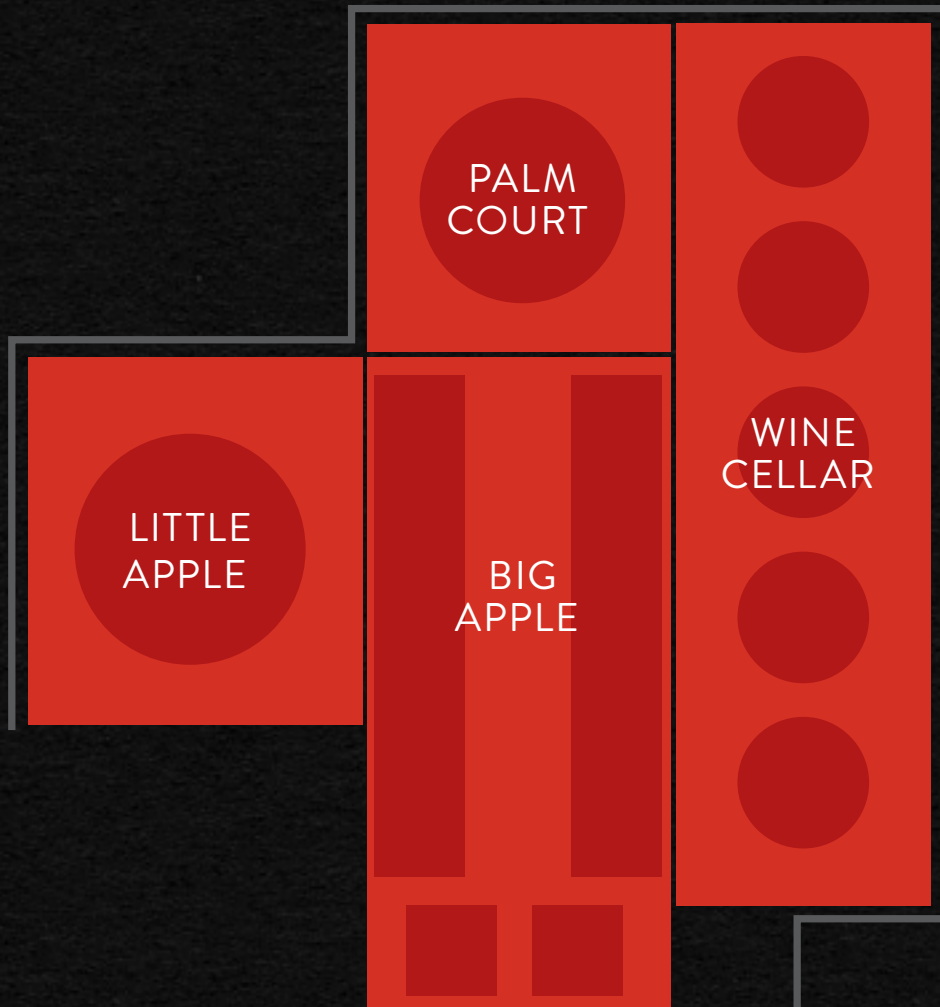

# New Yorker

## PRIVATE DINING MAP

ROOM	SIZE	SEATING W/O AV	SEATING WITH AV
PALM COURT	14' x 15'	Seats 14	Seats 10
LITTLE APPLE	15' x 16'	Seats 18	Seats 14
BIG APPLE	14' x 25'	Seats 36	N/A
WINE CELLAR	11' x 40'	Seats 45	Seats 35*

*\*Seats 30 with long table instead of round tables*